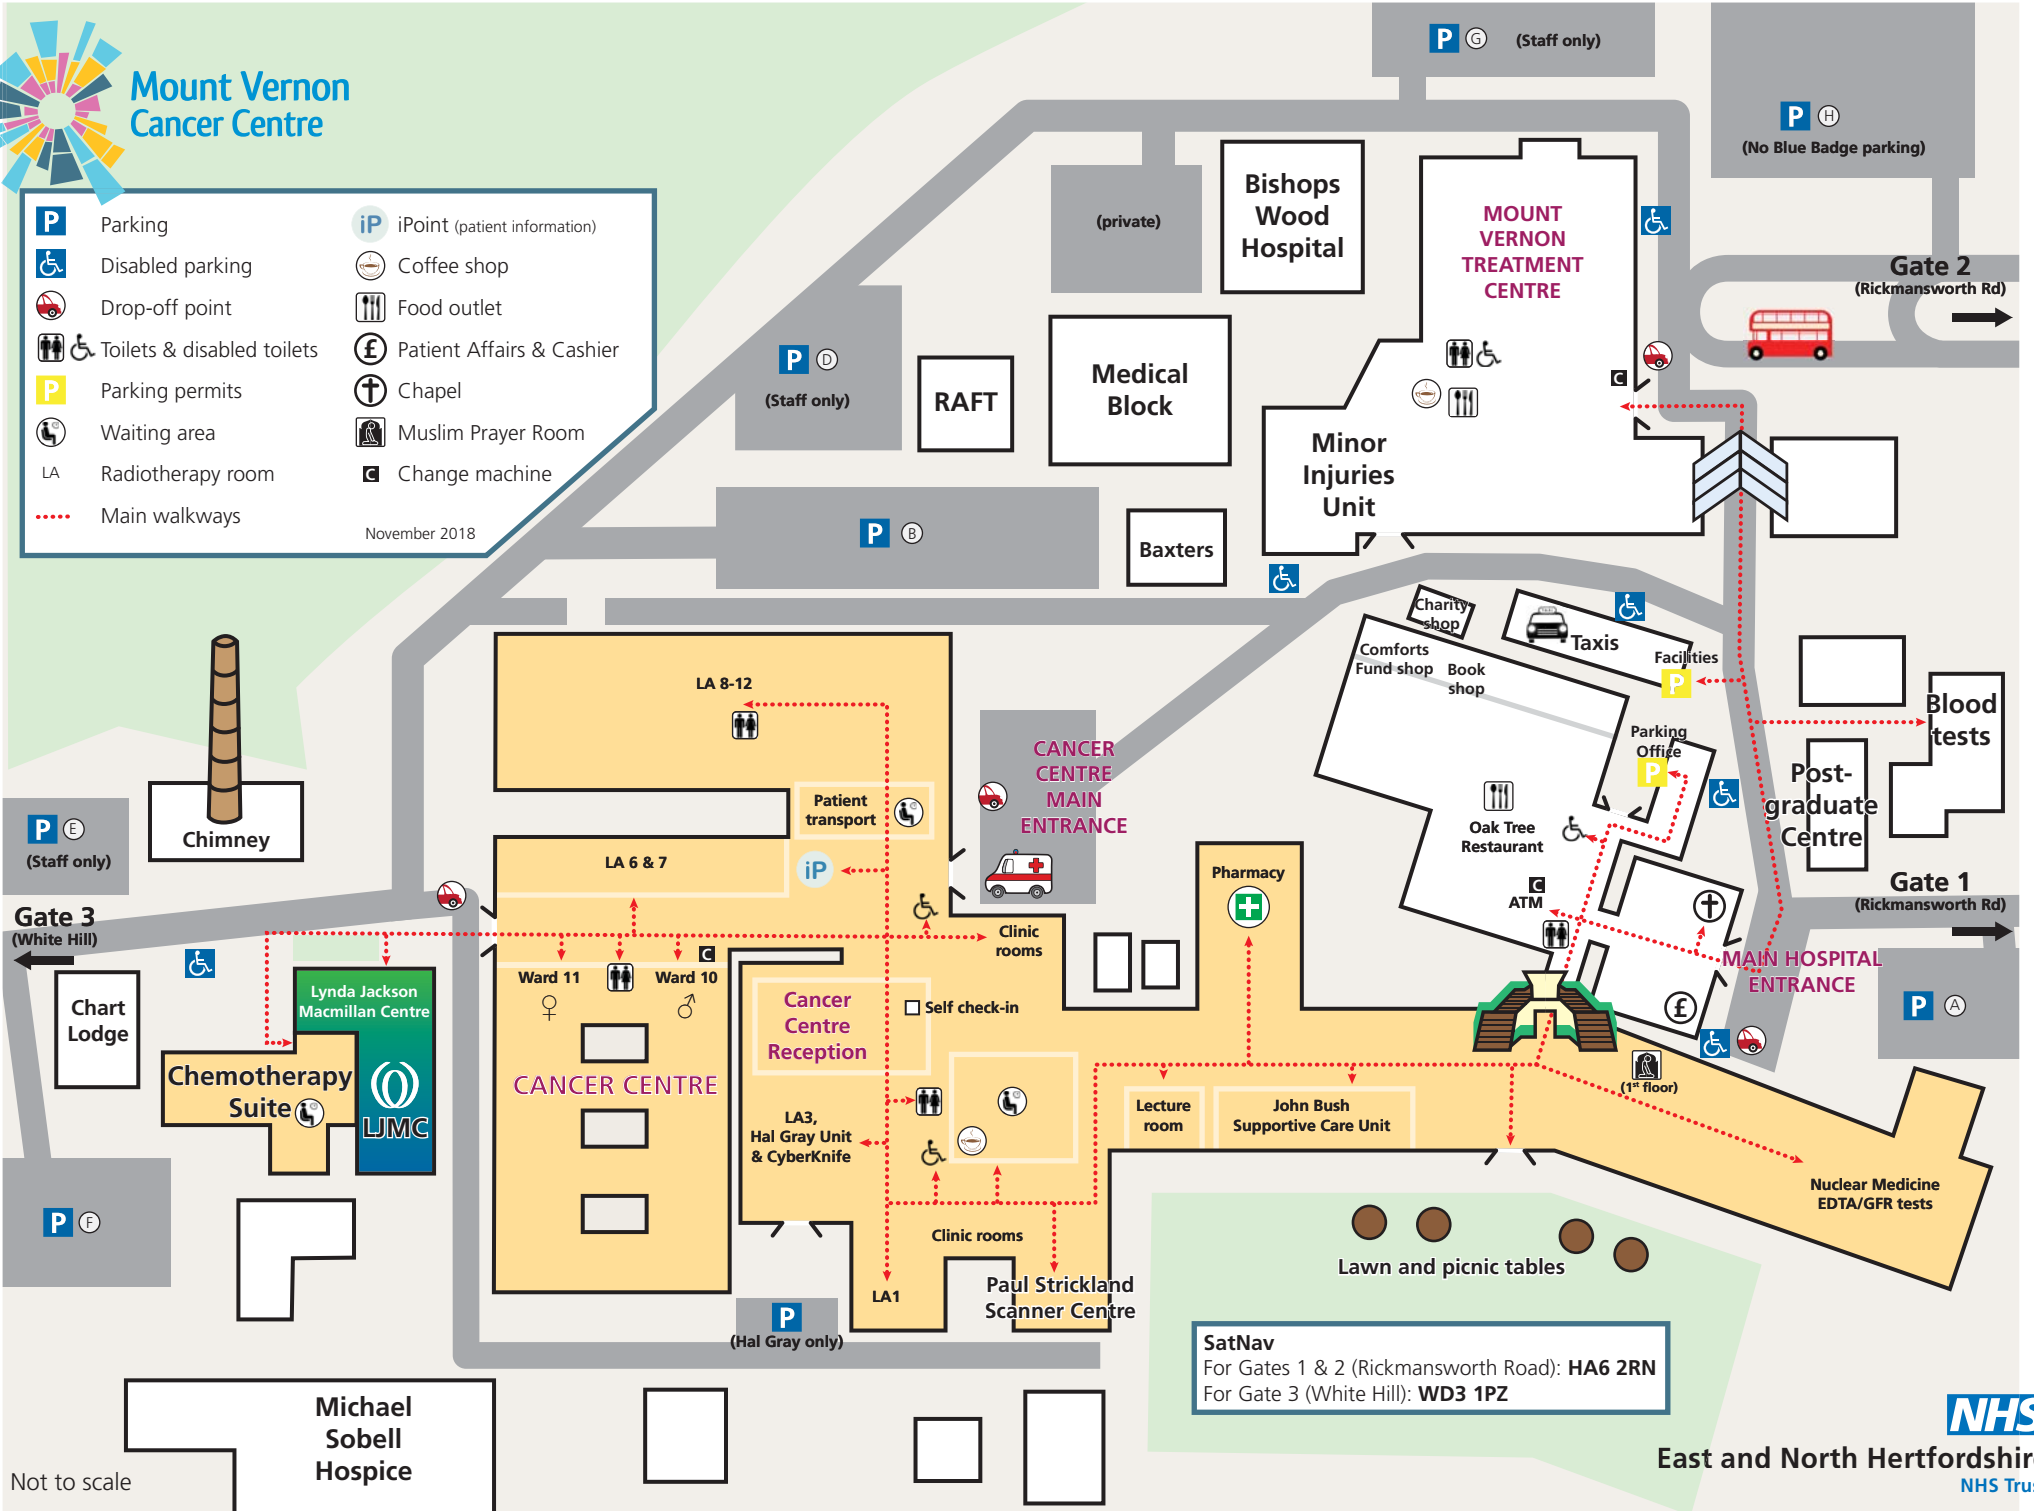

- | | |
|-------------------------------------|--|
| P Parking | iP iPoint (patient information) |
| ♿ Disabled parking | ☕ Coffee shop |
| 🚗 Drop-off point | 🍴 Food outlet |
| ♿ Toilets & disabled toilets | £ Patient Affairs & Cashier |
| P Parking permits | ✝ Chapel |
| 🕒 Waiting area | 🕌 Muslim Prayer Room |
| LA Radiotherapy room | 📧 Change machine |
| ⋯ Main walkways | |
- November 2018

SatNav
 For Gates 1 & 2 (Rickmansworth Road): HA6 2RN
 For Gate 3 (White Hill): WD3 1PZ

Not to scale